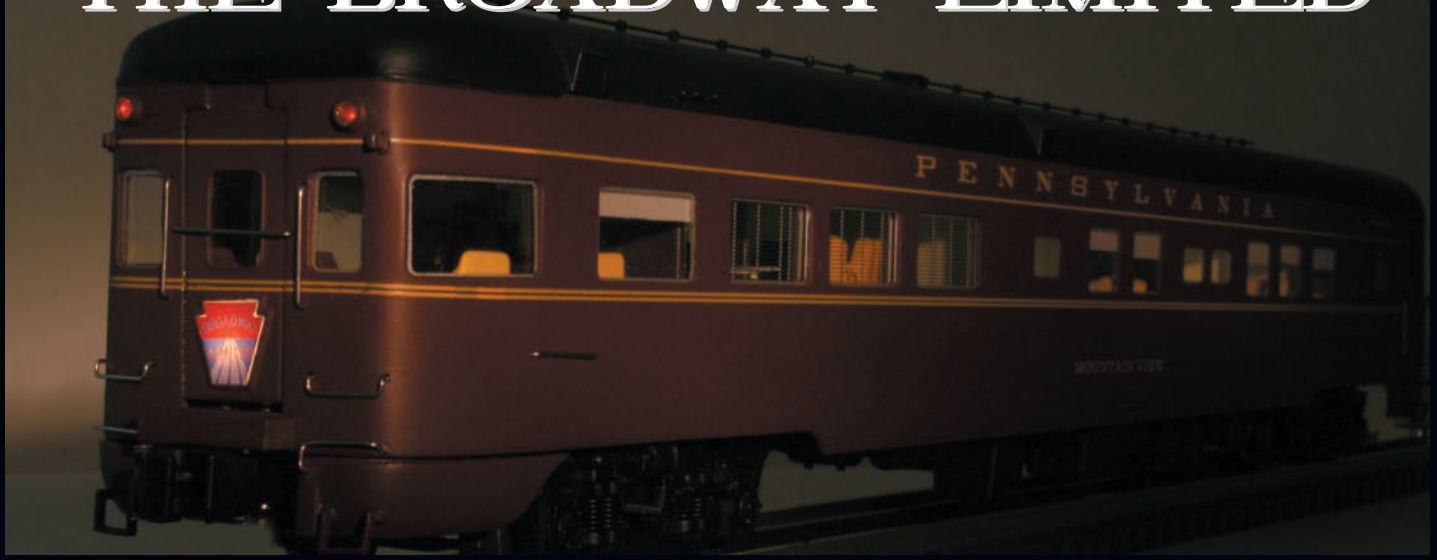

THE BROADWAY LIMITED

Polycarbonate Windows
Window Frames and Shades

Highly Detailed Diaphragms

Each Car Is Scale

Full Width Diaphragm
(Twin Kitchen/Diner)

Golden Gate Depot is proud to present, the only all scale, aluminum cars of the 1948 PRR BROADWAY LIMITED. This 8 car train boasts full interior detail with 1950s figures, flush mounted windows in every car, LED lighting, underbody detail, and highly accurate die cast trucks. These full scale cars can traverse 054 3 Rail or 48" 2 Rail track.