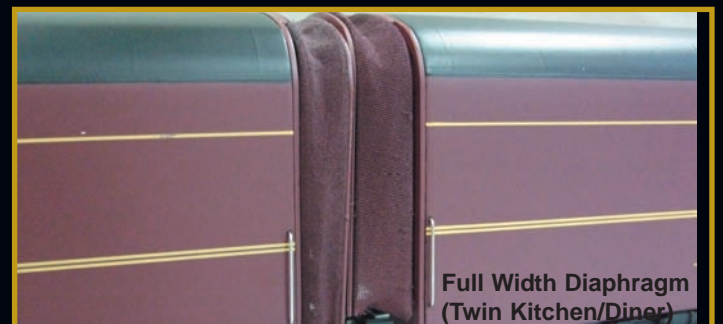

THE BROADWAY LIMITED

Polycarbonate Windows
Window Frames and Shades

Highly Detailed Diaphragms

Each Car Is Scale

Full Width Diaphragm
(Twin Kitchen/Diner)

Golden Gate Depot is proud to present, the only all scale, aluminum cars of the 1948 PRR BROADWAY LIMITED. This 8 car train boasts full interior detail with 1950s figures, flush mounted windows in every car, LED lighting, underbody detail, and highly accurate die cast trucks. These full scale cars can traverse 054 3 Rail or 48" 2 Rail track.