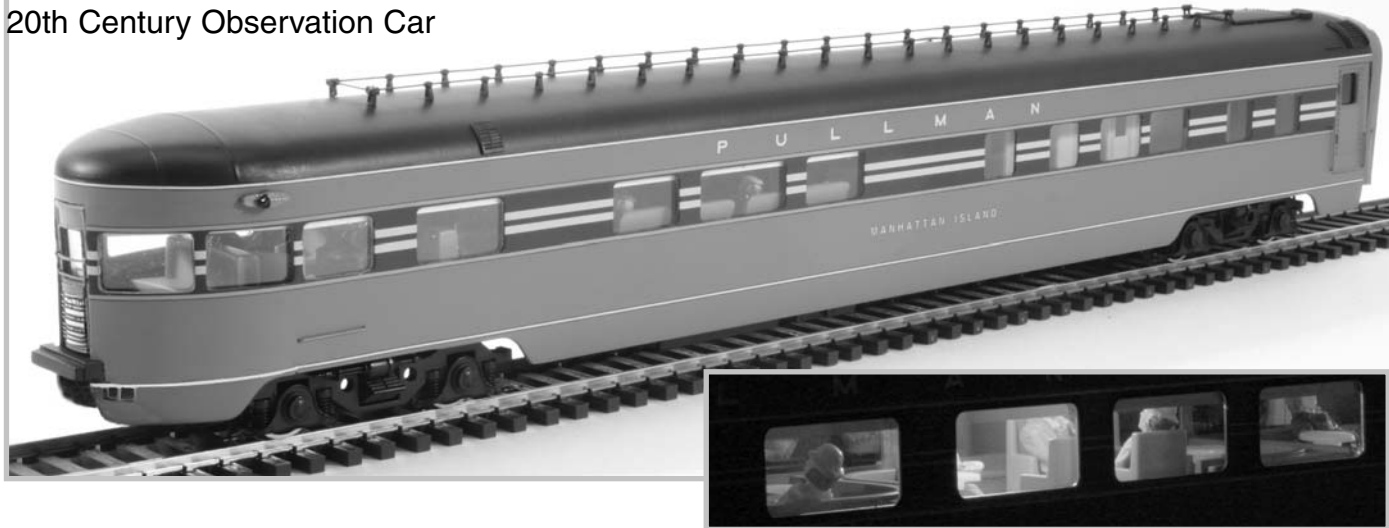

The Best Scale Aluminum Cars Ever!

20th Century Observation Car

ALUMINUM SETS COMING

Aluminum passenger car sets with lighted & accurate interiors, molded windows, operating doors, highly detailed die cast trucks and underbody detail. Close coupling, 054 3 Rail, 48" 2 Rail Track.

- NYC 20th Century Limited - Aug 2009 (SOLD OUT)
- SP Daylight #98 - Late 2009 (RESERVATIONS ALMOST FULL)
- SF Super Chief - Late 2009 (RESERVATIONS ALMOST FULL)
- PRR Congressional - Early 2010 (NEW ANNOUNCEMENT)
- Pullman Smooth Side SET A 4 Car Set - Early 2010 (NEW!)
 - PRR 1948 "BROADWAY LIMITED"
 - SOUTHERN PACIFIC "LARK"
 - B&O "COLUMBIAN"
 - UP "CITY OF LOS ANGELES"