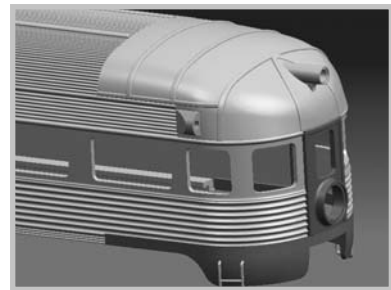

Scott Mann TCA #93-37539

231 MARKET PLACE, SUITE 223 SAN RAMON, CA 94583

www.goldengatedepot.com / PHONE: (925)-820-7701 / FAX: (925)-820-7709